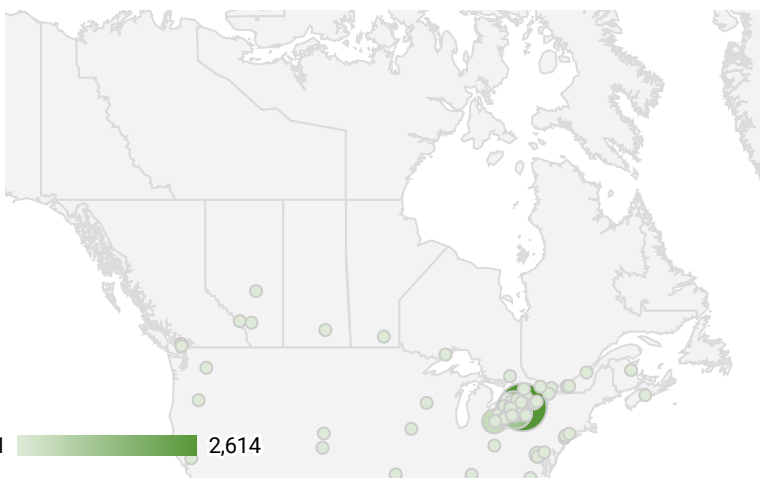

FILTER

AGE GROUP ▾

GENDER ▾

TOOL ▾

WEBSITE TRAFFIC BY LOCATION

	City	Users	Pageviews ▾
1.	Kitchener	170	773
2.	Toronto	50	564
3.	Waterloo	68	366
4.	Brantford	1	228
5.	Guelph	32	210
6.	Cambridge	38	154
7.	(not set)	16	50
8.	Hamilton	8	28
9.	Elmira	2	27
10.	London	10	26
11.	Simcoe	1	23
12.	Fergus	5	21
13.	Orangeville	4	20
14.	Ashburn	19	19
15.	Barrie	2	19
16.	Sarnia	1	18
17.	Milton	4	15
18.	Elora	2	12
19.	Lagos	1	12

1 - 79 / 79 < >

JOB-SEEKER REFERRALS

Job Postings
2,570

Employers
1,355

Services
4