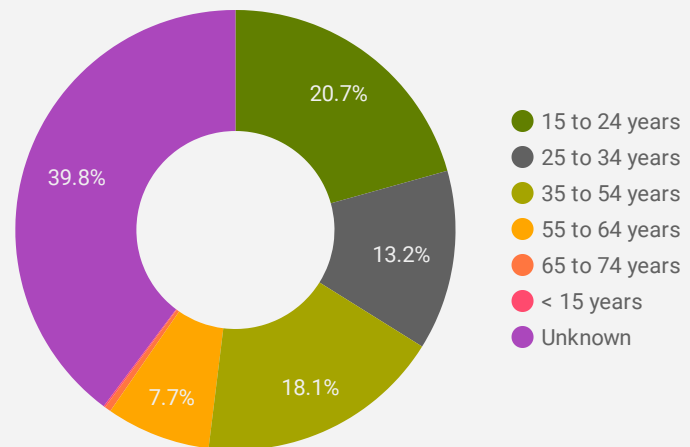

FILTER

AGE GROUP ▾

GENDER ▾

TOOL ▾

WEBSITE TRAFFIC BY LOCATION

	City	Users	Pageviews ▾
1.	Kitchener	154	1,339
2.	Waterloo	68	338
3.	Toronto	43	220
4.	Guelph	30	181
5.	Cambridge	20	105
6.	Ottawa	2	76
7.	(not set)	18	50
8.	North Bay	3	50
9.	Oakville	3	37
10.	London	8	32
11.	Central Manitoulin	1	24
12.	Fergus	3	23
13.	Kincardine	1	21
14.	Hamilton	5	15
15.	Brampton	9	15
16.	Dubai	1	15
17.	Ashburn	13	13
18.	Orangeville	3	11
19.	Halton Hills	2	11

1 - 72 / 72 < >

JOB-SEEKER REFERRALS

Job Postings
1,034

Employers
707

Services
8

INTERACTIONS BY TOOL

2,125

INTERACTIONS BY AGE GROUP