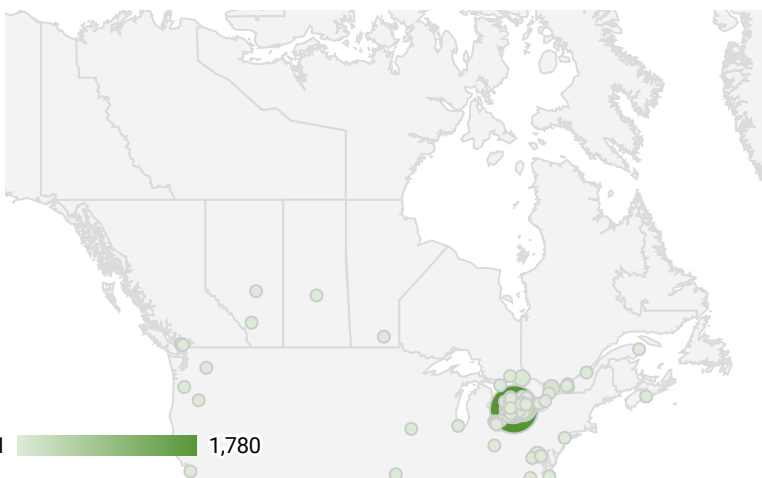

FILTER

AGE GROUP ▾

GENDER ▾

TOOL ▾

WEBSITE TRAFFIC BY LOCATION

	City	Users	Pageviews ▾
1.	Kitchener	154	1,339
2.	Waterloo	68	338
3.	Toronto	43	220
4.	Guelph	30	181
5.	Cambridge	20	105
6.	Ottawa	2	76
7.	(not set)	18	50
8.	North Bay	3	50
9.	Oakville	3	37
10.	London	8	32
11.	Central Manitoulin	1	24
12.	Fergus	3	23
13.	Kincardine	1	21
14.	Hamilton	5	15
15.	Brampton	9	15
16.	Dubai	1	15
17.	Ashburn	13	13
18.	Orangeville	3	11
19.	Halton Hills	2	11

1 - 72 / 72 < >

JOB-SEEKER REFERRALS

Job Postings
1,034

Employers
707

Services
8

INTERACTIONS BY TOOL

2,125

INTERACTIONS BY AGE GROUP