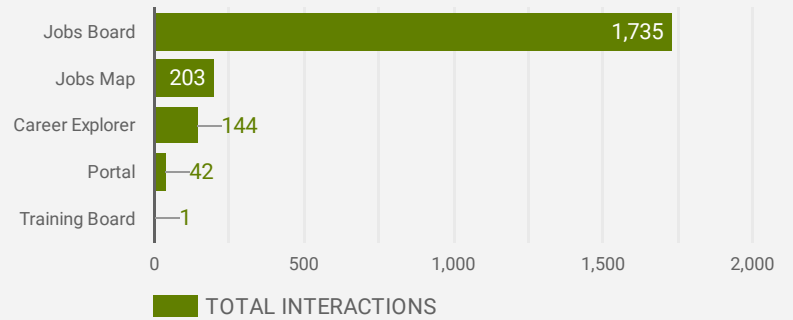

FILTER

AGE GROUP ▾

GENDER ▾

TOOL ▾

WEBSITE TRAFFIC BY LOCATION

	City	Users	Pageviews ▾
1.	Kitchener	154	1,339
2.	Waterloo	68	338
3.	Toronto	43	220
4.	Guelph	30	181
5.	Cambridge	20	105
6.	Ottawa	2	76
7.	(not set)	18	50
8.	North Bay	3	50
9.	Oakville	3	37
10.	London	8	32
11.	Central Manitoulin	1	24
12.	Fergus	3	23
13.	Kincardine	1	21
14.	Hamilton	5	15
15.	Brampton	9	15
16.	Dubai	1	15
17.	Ashburn	13	13
18.	Orangeville	3	11
19.	Halton Hills	2	11

1 - 72 / 72 < >

JOB-SEEKER REFERRALS

Job Postings
1,034

Employers
707

Services
8

INTERACTIONS BY TOOL

2,125

INTERACTIONS BY AGE GROUP

INTERACTIONS BY GENDER

Source:

Job search data is collected from user interactions with the job finding tools on the findyourjob.ca website. Location data is collected by Google Analytics and cannot be filtered using the age range, gender or tool filters at the top of the page.