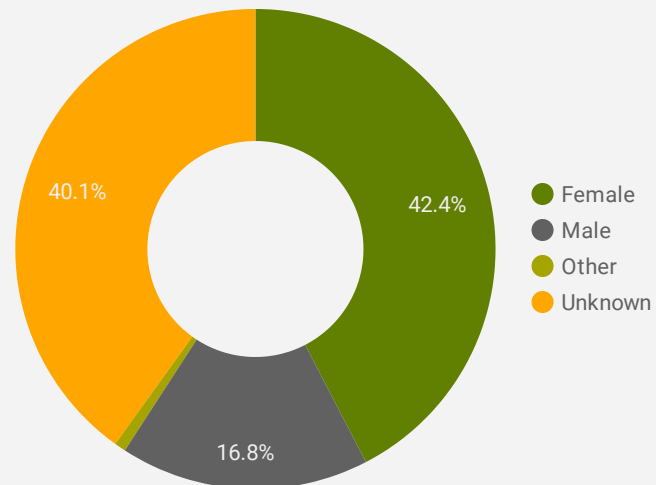

INTERACTIONS BY GENDER

Source:

Job search data is collected from user interactions with the job finding tools on the findyourjob.ca website. Location data is collected by Google Analytics and cannot be filtered using the age range, gender or tool filters at the top of the page.

This Employment Ontario service is funded in part by the Government of Canada and the Government of Ontario.

Ce service Emploi Ontario est financé en partie par le gouvernement du Canada et le gouvernement de l'Ontario.