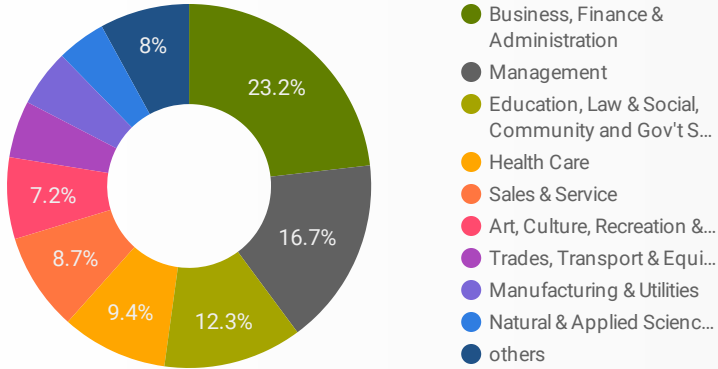

1 - 72 / 72 < >

JOB-SEEKER REFERRALS

Job Postings
1,034

Employers
707

Services
8

INTERACTIONS BY TOOL

2,125

INTERACTIONS BY AGE GROUP

FILTER

AGE GROUP ▾

GENDER ▾

TOOL ▾

INTEREST BY SKILL TYPE

INTEREST BY SKILL LEVEL

INTEREST BY JOB TYPE

INTEREST BY JOB DURATION