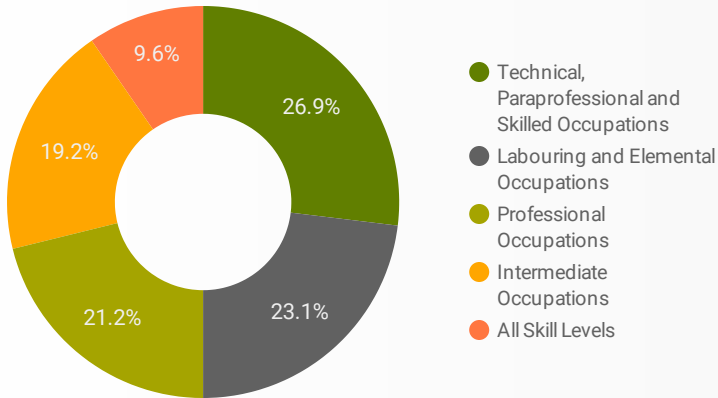

1 - 76 / 76 < >

JOB-SEEKER REFERRALS

Job Postings
1,698

Employers
992

Services
0

INTERACTIONS BY TOOL

2,972

INTERACTIONS BY AGE GROUP

INTERACTIONS BY GENDER

Source:

Job search data is collected from user interactions with the job finding tools on the findyourjob.ca website. Location data is collected by Google Analytics and cannot be filtered using the age range, gender or tool filters at the top of the page.

FILTER

AGE GROUP ▾

GENDER ▾

TOOL ▾

INTEREST BY SKILL TYPE

INTEREST BY SKILL LEVEL

INTEREST BY JOB TYPE

INTEREST BY JOB DURATION