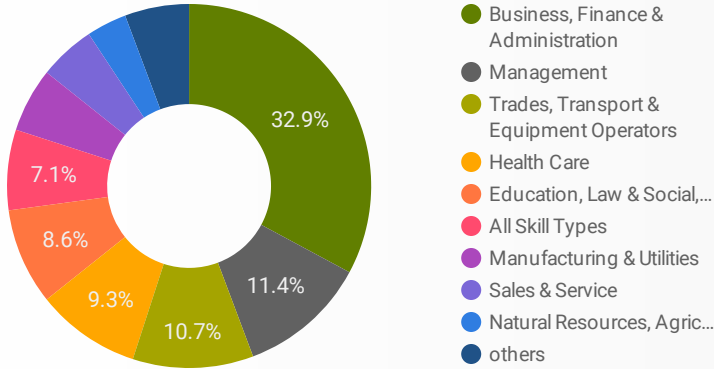

1 - 76 / 76 < >

JOB-SEEKER REFERRALS

Job Postings
1,698

Employers
992

Services
0

INTERACTIONS BY TOOL

2,972

INTERACTIONS BY AGE GROUP

INTERACTIONS BY GENDER

Source:

Job search data is collected from user interactions with the job finding tools on the findyourjob.ca website. Location data is collected by Google Analytics and cannot be filtered using the age range, gender or tool filters at the top of the page.

FILTER

AGE GROUP ▾

GENDER ▾

TOOL ▾

INTEREST BY SKILL TYPE

INTEREST BY SKILL LEVEL

INTEREST BY JOB TYPE

INTEREST BY JOB DURATION