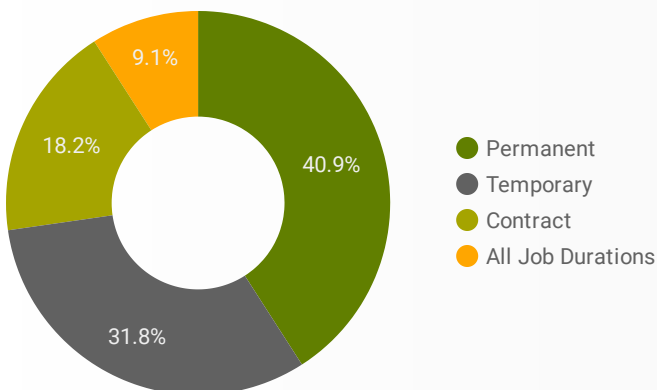

1 - 76 / 76 < >

JOB-SEEKER REFERRALS

Job Postings
1,698

Employers
992

Services
0

INTERACTIONS BY TOOL

2,972

INTERACTIONS BY AGE GROUP

INTERACTIONS BY GENDER

Source:

Job search data is collected from user interactions with the job finding tools on the findyourjob.ca website. Location data is collected by Google Analytics and cannot be filtered using the age range, gender or tool filters at the top of the page.

FILTER

AGE GROUP ▾

GENDER ▾

TOOL ▾

INTEREST BY SKILL TYPE

INTEREST BY SKILL LEVEL

INTEREST BY JOB TYPE

INTEREST BY JOB DURATION