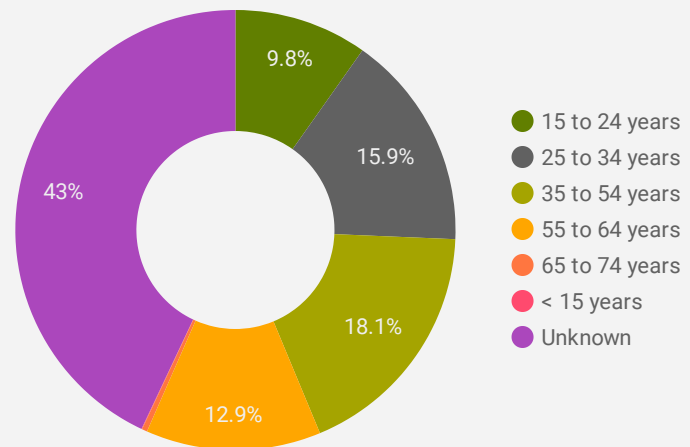

FILTER

AGE GROUP ▾

GENDER ▾

TOOL ▾

WEBSITE TRAFFIC BY LOCATION

	City	Users	Pageviews ▾
1.	Kitchener	169	1,570
2.	Waterloo	62	406
3.	Ashburn	321	321
4.	Brantford	3	294
5.	Guelph	24	211
6.	Toronto	53	188
7.	Cambridge	29	169
8.	(not set)	81	156
9.	Elora	5	82
10.	Montreal	3	69
11.	Wallaceburg	4	51
12.	Mississauga	7	45
13.	Brampton	10	45
14.	Windsor	3	41
15.	Oakville	2	32
16.	Quebec City	19	31
17.	Ajax	2	23
18.	Burlington	3	23
19.	London	4	22

1 - 76 / 76 < >

JOB-SEEKER REFERRALS

Job Postings
1,698

Employers
992

Services
0

INTERACTIONS BY TOOL

2,972

INTERACTIONS BY AGE GROUP