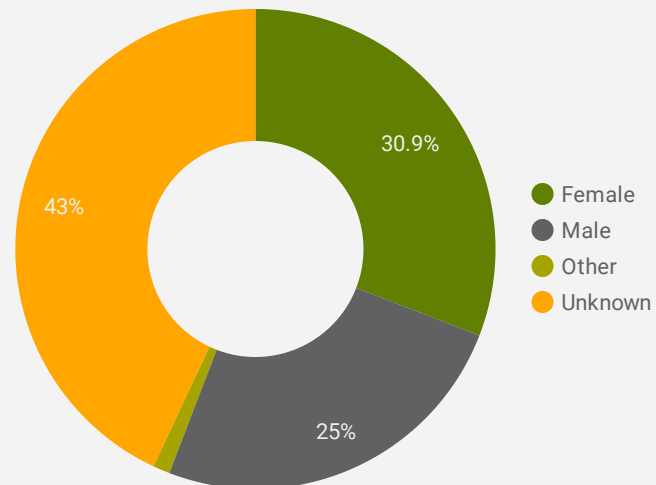

INTERACTIONS BY GENDER

Source:

Job search data is collected from user interactions with the job finding tools on the findyourjob.ca website. Location data is collected by Google Analytics and cannot be filtered using the age range, gender or tool filters at the top of the page.