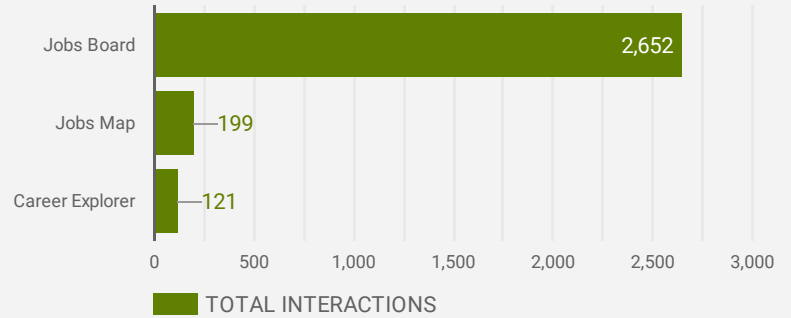

FILTER

AGE GROUP ▾

GENDER ▾

TOOL ▾

WEBSITE TRAFFIC BY LOCATION

	City	Users	Pageviews ▾
1.	Kitchener	169	1,570
2.	Waterloo	62	406
3.	Ashburn	321	321
4.	Brantford	3	294
5.	Guelph	24	211
6.	Toronto	53	188
7.	Cambridge	29	169
8.	(not set)	81	156
9.	Elora	5	82
10.	Montreal	3	69
11.	Wallaceburg	4	51
12.	Mississauga	7	45
13.	Brampton	10	45
14.	Windsor	3	41
15.	Oakville	2	32
16.	Quebec City	19	31
17.	Ajax	2	23
18.	Burlington	3	23
19.	London	4	22

1 - 76 / 76 < >

JOB-SEEKER REFERRALS

Job Postings
1,698

Employers
992

Services
0

INTERACTIONS BY TOOL

2,972

INTERACTIONS BY AGE GROUP

INTERACTIONS BY GENDER

Source:

Job search data is collected from user interactions with the job finding tools on the findyourjob.ca website. Location data is collected by Google Analytics and cannot be filtered using the age range, gender or tool filters at the top of the page.