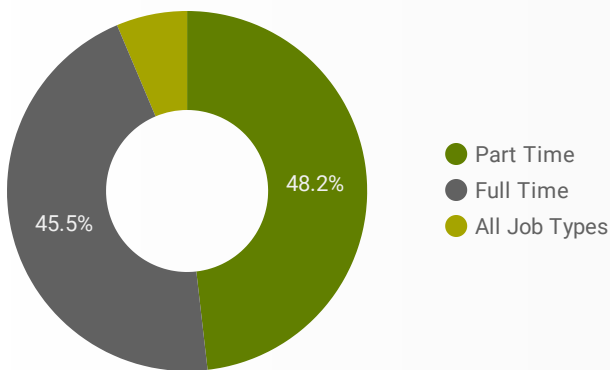

1 - 76 / 76 < >

JOB-SEEKER REFERRALS

Job Postings
1,698

Employers
992

Services
0

INTERACTIONS BY TOOL

2,972

INTERACTIONS BY AGE GROUP

INTERACTIONS BY GENDER

Source:

Job search data is collected from user interactions with the job finding tools on the findyourjob.ca website. Location data is collected by Google Analytics and cannot be filtered using the age range, gender or tool filters at the top of the page.

FILTER

AGE GROUP ▾

GENDER ▾

TOOL ▾

INTEREST BY SKILL TYPE

INTEREST BY SKILL LEVEL

INTEREST BY JOB TYPE

INTEREST BY JOB DURATION