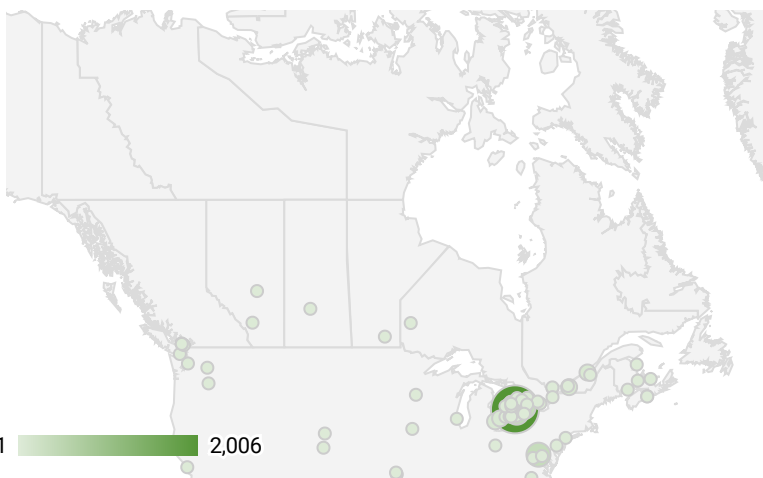

FILTER

AGE GROUP ▾

GENDER ▾

TOOL ▾

WEBSITE TRAFFIC BY LOCATION

	City	Users	Pageviews ▾
1.	Kitchener	169	1,570
2.	Waterloo	62	406
3.	Ashburn	321	321
4.	Brantford	3	294
5.	Guelph	24	211
6.	Toronto	53	188
7.	Cambridge	29	169
8.	(not set)	81	156
9.	Elora	5	82
10.	Montreal	3	69
11.	Wallaceburg	4	51
12.	Mississauga	7	45
13.	Brampton	10	45
14.	Windsor	3	41
15.	Oakville	2	32
16.	Quebec City	19	31
17.	Ajax	2	23
18.	Burlington	3	23
19.	London	4	22

1 - 76 / 76 < >

JOB-SEEKER REFERRALS

Job Postings
1,698

Employers
992

Services
0

INTERACTIONS BY TOOL

2,972

INTERACTIONS BY AGE GROUP