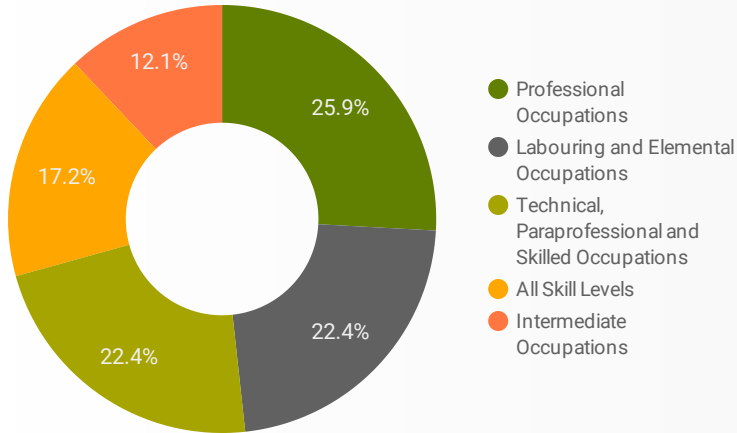

1 - 73 / 73 < >

NOTE: The website data by location is data collected by Google Analytics and cannot be filtered using the age range, gender or tool filters at the top of the page.

JOB-SEEKER REFERRALS

Job Postings
1,098

Employers
713

Services
5

INTERACTIONS BY TOOL

2,468

INTERACTIONS BY AGE GROUP

INTERACTIONS BY GENDER

Source: Job search data is collected from user interactions with the job finding tools on the connect2jobs.ca website.

FILTER

AGE GROUP ▾

GENDER ▾

TOOL ▾

INTEREST BY SKILL TYPE

INTEREST BY SKILL LEVEL

INTEREST BY JOB TYPE

INTEREST BY JOB DURATION