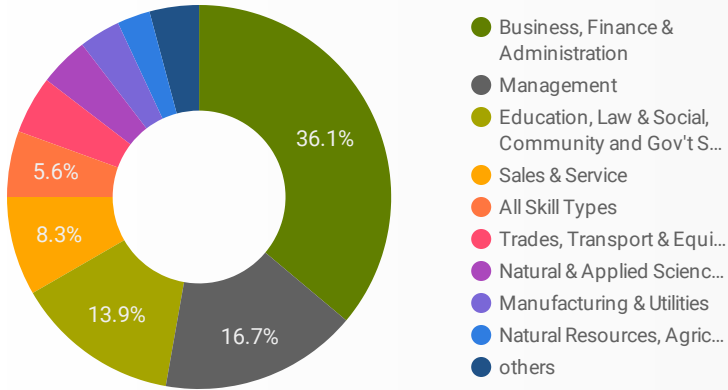

1 - 73 / 73 < >

NOTE: The website data by location is data collected by Google Analytics and cannot be filtered using the age range, gender or tool filters at the top of the page.

JOB-SEEKER REFERRALS

Job Postings
1,098

Employers
713

Services
5

INTERACTIONS BY TOOL

2,468

INTERACTIONS BY AGE GROUP

INTERACTIONS BY GENDER

Source: Job search data is collected from user interactions with the job finding tools on the connect2jobs.ca website.

FILTER

AGE GROUP ▾

GENDER ▾

TOOL ▾

INTEREST BY SKILL TYPE

INTEREST BY SKILL LEVEL

INTEREST BY JOB TYPE

INTEREST BY JOB DURATION