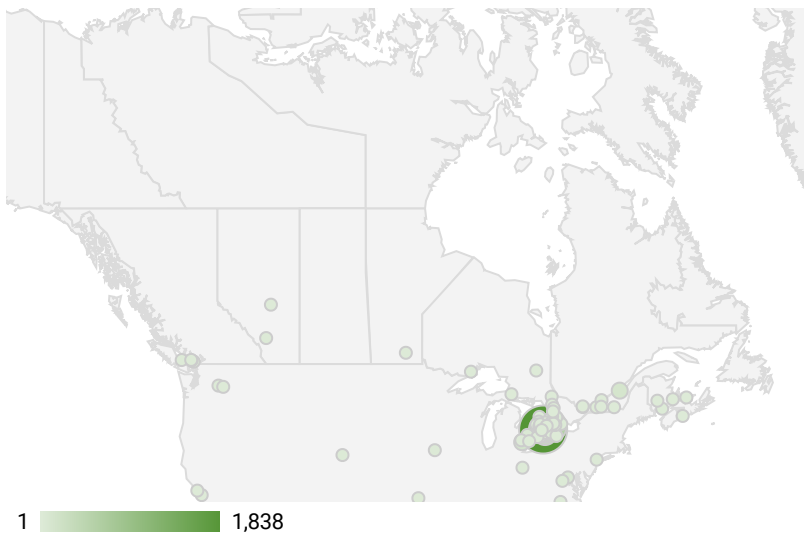

FILTER

AGE GROUP ▾

GENDER ▾

TOOL ▾

WEBSITE TRAFFIC BY LOCATION

	City	Users	Pageviews ▾
1.	Kitchener	140	1,432
2.	Guelph	49	493
3.	Toronto	185	390
4.	Waterloo	45	378
5.	Brantford	7	255
6.	Cambridge	31	222
7.	(not set)	72	194
8.	Quebec City	103	108
9.	Windsor	8	84
10.	Brampton	18	59
11.	Orangeville	6	35
12.	Hamilton	7	35
13.	Sarnia	4	28
14.	New Hamburg	2	24
15.	St. Catharines	1	23
16.	Caledon	2	22
17.	Markham	3	22
18.	Fergus	4	19
19.	London	5	17
20.	Mississauga	4	13
21.	Woodstock	3	12

1 - 73 / 73 < >

NOTE: The website data by location is data collected by Google Analytics and cannot be filtered using the age range, gender or tool filters at the top of the page.

JOB-SEEKER REFERRALS

Job Postings
1,098