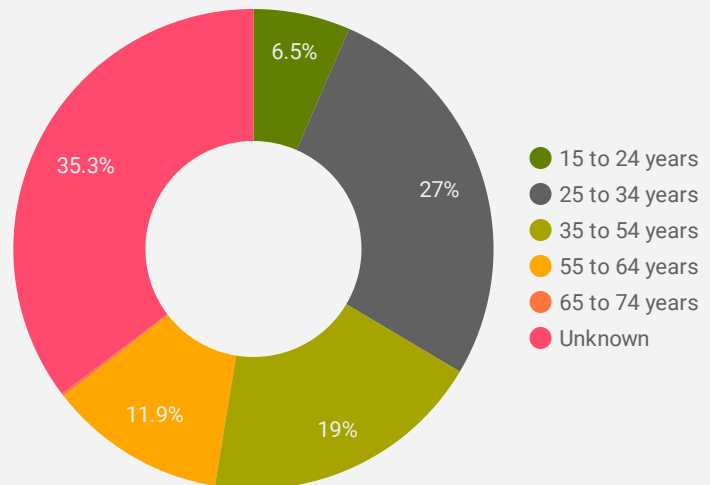

1 - 73 / 73 < >

NOTE: The website data by location is data collected by Google Analytics and cannot be filtered using the age range, gender or tool filters at the top of the page.

JOB-SEEKER REFERRALS

Job Postings
1,098

Employers
713

Services
5

INTERACTIONS BY TOOL

2,468

INTERACTIONS BY AGE GROUP

INTERACTIONS BY GENDER

Source: Job search data is collected from user interactions with the job finding tools on the connect2jobs.ca website.

FILTER

AGE GROUP ▾

GENDER ▾

TOOL ▾

INTEREST BY SKILL TYPE

INTEREST BY SKILL LEVEL

INTEREST BY JOB TYPE

INTEREST BY JOB DURATION