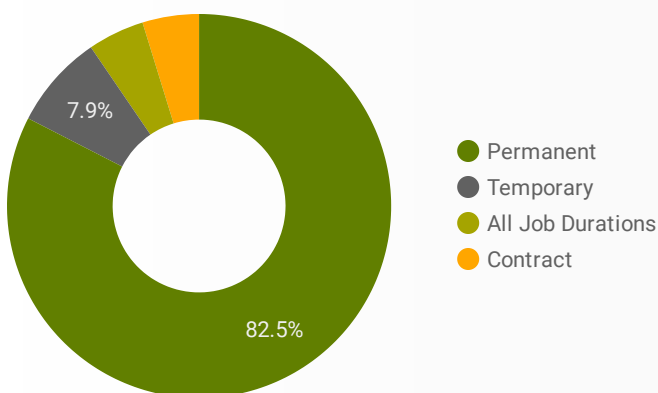

1 - 73 / 73 < >

NOTE: The website data by location is data collected by Google Analytics and cannot be filtered using the age range, gender or tool filters at the top of the page.

JOB-SEEKER REFERRALS

Job Postings
1,098

Employers
713

Services
5

INTERACTIONS BY TOOL

2,468

INTERACTIONS BY AGE GROUP

INTERACTIONS BY GENDER

Source: Job search data is collected from user interactions with the job finding tools on the connect2jobs.ca website.

FILTER

AGE GROUP ▾

GENDER ▾

TOOL ▾

INTEREST BY SKILL TYPE

INTEREST BY SKILL LEVEL

INTEREST BY JOB TYPE

INTEREST BY JOB DURATION