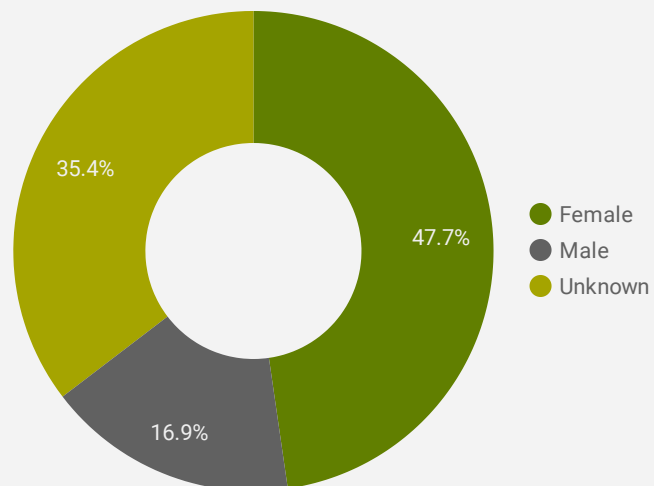

FILTER

AGE GROUP ▾

GENDER ▾

TOOL ▾

WEBSITE TRAFFIC BY LOCATION

	City	Users	Pageviews ▾
1.	Kitchener	140	1,432
2.	Guelph	49	493
3.	Toronto	185	390
4.	Waterloo	45	378
5.	Brantford	7	255
6.	Cambridge	31	222
7.	(not set)	72	194
8.	Quebec City	103	108
9.	Windsor	8	84
10.	Brampton	18	59
11.	Orangeville	6	35
12.	Hamilton	7	35
13.	Sarnia	4	28
14.	New Hamburg	2	24
15.	St. Catharines	1	23
16.	Caledon	2	22
17.	Markham	3	22
18.	Fergus	4	19
19.	London	5	17
20.	Mississauga	4	13
21.	Woodstock	3	12

1 - 73 / 73 < >

NOTE: The website data by location is data collected by Google Analytics and cannot be filtered using the age range, gender or tool filters at the top of the page.

JOB-SEEKER REFERRALS

Job Postings
1,098

Employers
713

Services
5

INTERACTIONS BY TOOL

2,468

INTERACTIONS BY AGE GROUP

INTERACTIONS BY GENDER

Source: Job search data is collected from user interactions with the job finding tools on the connect2jobs.ca website.

FILTER

AGE GROUP ▾

GENDER ▾

TOOL ▾

INTEREST BY SKILL TYPE

INTEREST BY SKILL LEVEL

INTEREST BY JOB TYPE

INTEREST BY JOB DURATION