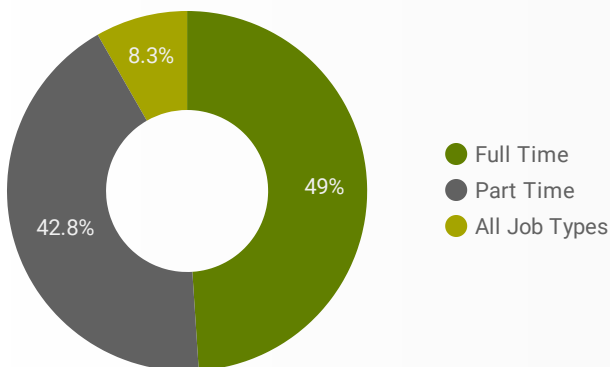

1 - 73 / 73 < >

NOTE: The website data by location is data collected by Google Analytics and cannot be filtered using the age range, gender or tool filters at the top of the page.

JOB-SEEKER REFERRALS

Job Postings
1,098

Employers
713

Services
5

INTERACTIONS BY TOOL

2,468

INTERACTIONS BY AGE GROUP

INTERACTIONS BY GENDER

Source: Job search data is collected from user interactions with the job finding tools on the connect2jobs.ca website.

FILTER

AGE GROUP ▾

GENDER ▾

TOOL ▾

INTEREST BY SKILL TYPE

INTEREST BY SKILL LEVEL

INTEREST BY JOB TYPE

INTEREST BY JOB DURATION