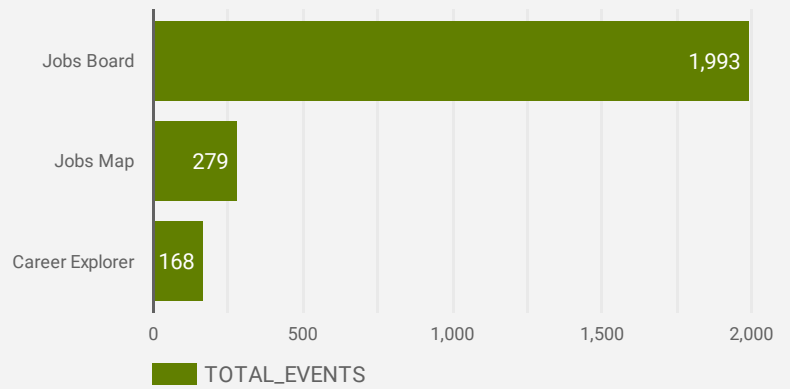

FILTER

AGE GROUP ▾

GENDER ▾

TOOL ▾

WEBSITE TRAFFIC BY LOCATION

	City	Users	Pageviews ▾
1.	Kitchener	140	1,432
2.	Guelph	49	493
3.	Toronto	185	390
4.	Waterloo	45	378
5.	Brantford	7	255
6.	Cambridge	31	222
7.	(not set)	72	194
8.	Quebec City	103	108
9.	Windsor	8	84
10.	Brampton	18	59
11.	Orangeville	6	35
12.	Hamilton	7	35
13.	Sarnia	4	28
14.	New Hamburg	2	24
15.	St. Catharines	1	23
16.	Caledon	2	22
17.	Markham	3	22
18.	Fergus	4	19
19.	London	5	17
20.	Mississauga	4	13
21.	Woodstock	3	12

1 - 73 / 73 < >

NOTE: The website data by location is data collected by Google Analytics and cannot be filtered using the age range, gender or tool filters at the top of the page.

JOB-SEEKER REFERRALS

Job Postings
1,098

Employers
713

Services
5

INTERACTIONS BY TOOL

2,468

INTERACTIONS BY AGE GROUP

INTERACTIONS BY GENDER

Source: Job search data is collected from user interactions with the job finding tools on the connect2jobs.ca website.