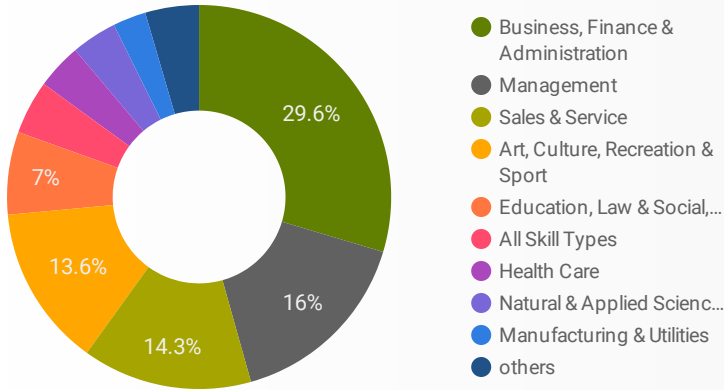

## INTERACTIONS BY AGE GROUP

## INTERACTIONS BY GENDER

**Source:** Job search data is collected from user interactions with the job finding tools on the connect2jobs.ca website.

**FILTER**

**AGE GROUP** ▾

**GENDER** ▾

**TOOL** ▾

## INTEREST BY SKILL TYPE