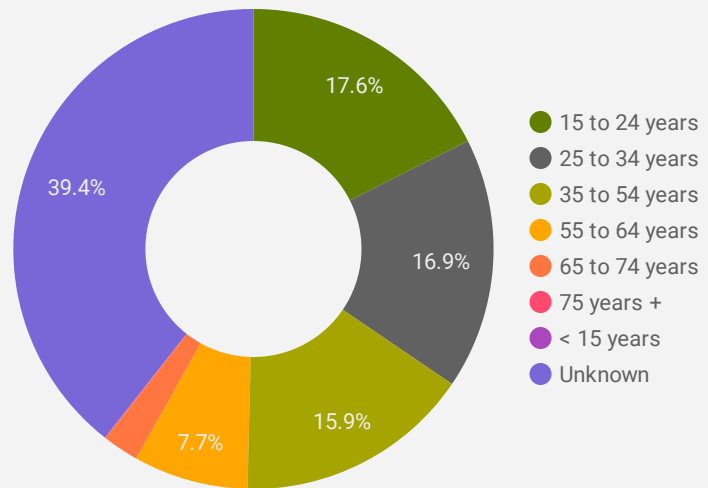

1 - 100 / 234 < >

**NOTE:** The website data by location is data collected by Google Analytics and cannot be filtered using the age range, gender or tool filters at the top of the page.

## JOB-SEEKER REFERRALS

Job Postings  
**1,710**

Employers  
**973**

Services  
**29**

## INTERACTIONS BY TOOL

**3,779**

## INTERACTIONS BY AGE GROUP