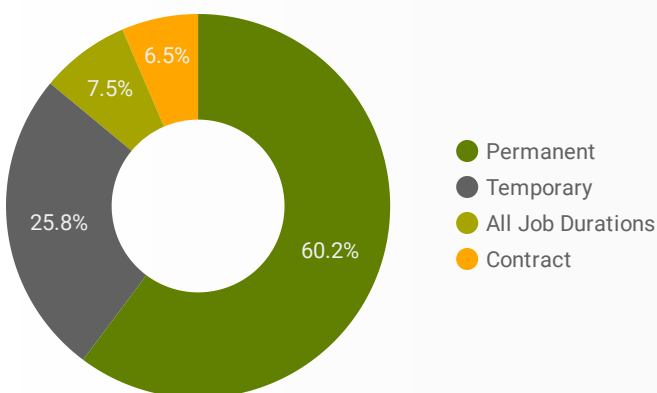

INTEREST BY JOB DURATION

TOP EMPLOYERS & AGENCIES

EMPLOYER	POSTINGS ▾
Kijiji Jobs	76
Region of Waterloo	23
Randstad Canada	21
University of Waterloo	17
University of Guelph	17
WATERLOO REGION DISTRICT SCHOOL BOA...	16
Sun Life Financial	14
CareerJet	14
Grand River Hospital	12
House of Friendship	12
OpenText	11
Fastenal	11
The Skyline Group of Companies	10
Majorel	10
Wilfrid Laurier University	10

TOP OCCUPATIONS

4-DIGIT NOC CODES	POSTINGS ▾
Administrative assistants	155
Other customer and information services repr...	108
Retail salespersons	97
Material handlers	81
Other labourers in processing, manufacturing ...	75
Professional occupations in advertising, mark...	59
Administrative officers	58
Receptionists	58
Delivery and courier service drivers	56
Home support workers, housekeepers and rela...	50
Accounting and related clerks	36
Light duty cleaners	35
Food counter attendants, kitchen helpers and ...	33
General office support workers	29
Data entry clerks	28