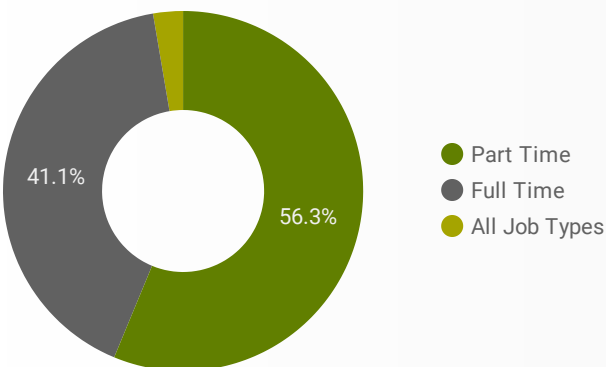

INTEREST BY JOB TYPE