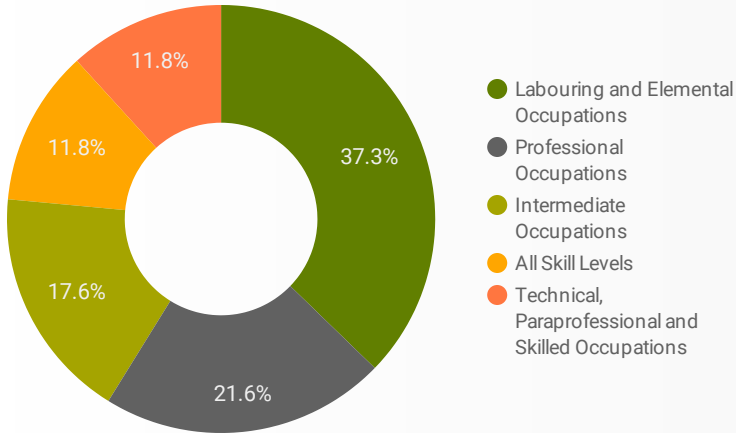

INTEREST BY SKILL LEVEL