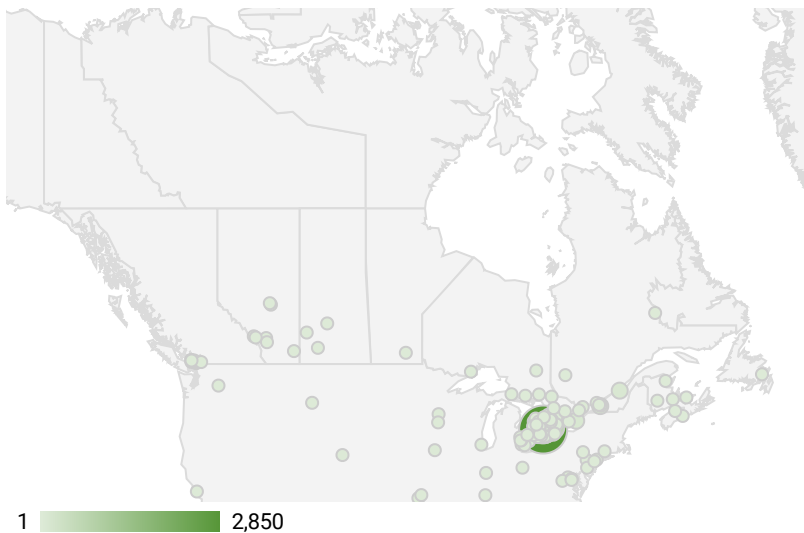

## WEBSITE TRAFFIC BY LOCATION

	City	Users	Pageviews ▾
1.	Kitchener	390	2,850
2.	Waterloo	155	949
3.	Guelph	159	754
4.	Toronto	243	656
5.	Brantford	12	434
6.	Cambridge	89	407
7.	(not set)	78	288
8.	Montreal	25	168
9.	Mississauga	44	137
10.	Brampton	65	115
11.	Hamilton	44	113
12.	London	29	111
13.	Kingston	6	109
14.	Fergus	14	100
15.	Quebec City	57	88
16.	Elora	10	69
17.	Peterborough	9	59
18.	New Hamburg	13	57
19.	Orillia	2	51
20.	North Bay	4	45
21.	Thorold	1	44

1 - 100 / 234 < >

**NOTE:** The website data by location is data collected by Google Analytics and cannot be filtered using the age range, gender or tool filters at the top of the page.