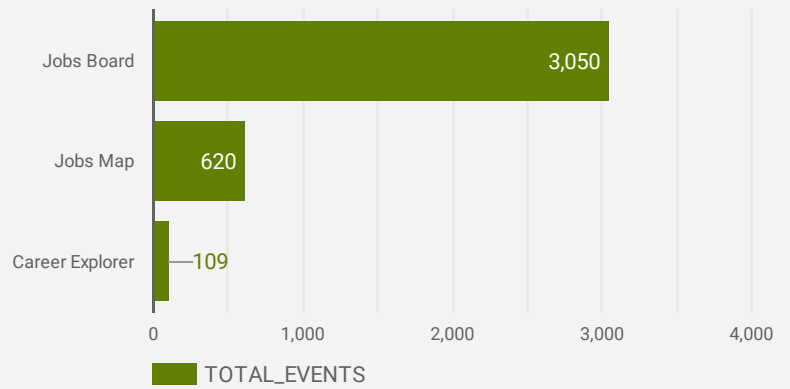

1 - 100 / 234 < >

**NOTE:** The website data by location is data collected by Google Analytics and cannot be filtered using the age range, gender or tool filters at the top of the page.

## JOB-SEEKER REFERRALS

Job Postings  
**1,710**

Employers  
**973**

Services  
**29**

## INTERACTIONS BY TOOL

**3,779**

## INTERACTIONS BY AGE GROUP