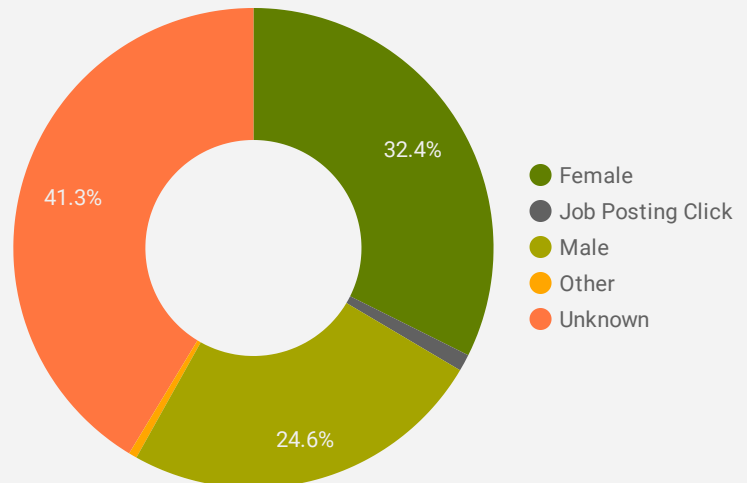

1 - 100 / 242 < >

NOTE: The website data by location is data collected by Google Analytics and cannot be filtered using the age range, gender or tool filters at the top of the page.

JOB-SEEKER REFERRALS

Job Postings
3,004

EMPLOYER
1,314

Services
4

INTERACTIONS BY TOOL

7,146

INTERACTIONS BY AGE GROUP

INTERACTIONS BY GENDER

Source: Job search data is collected from user interactions with the job finding tools on the connect2jobs.ca website.

FILTER

AGE GROUP ▾

GENDER ▾

TOOL ▾

INTEREST BY SKILL TYPE

INTEREST BY SKILL LEVEL

INTEREST BY JOB TYPE

INTEREST BY JOB DURATION