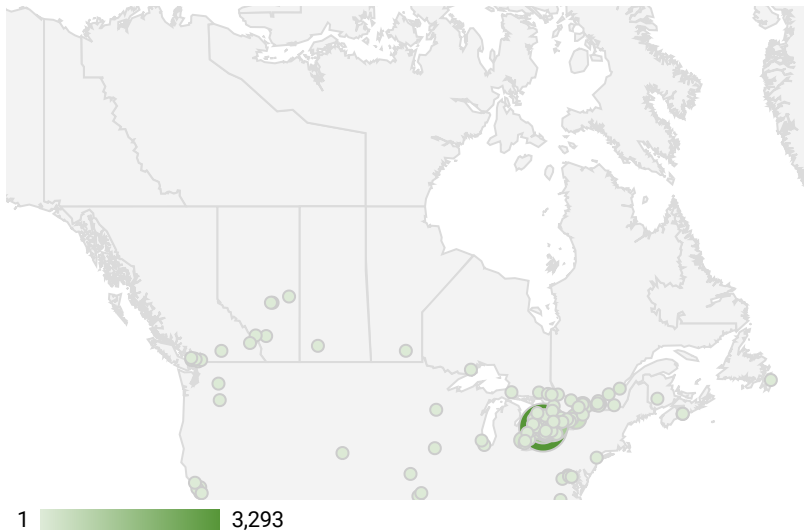

FILTER

AGE GROUP ▾

GENDER ▾

TOOL ▾

WEBSITE TRAFFIC BY LOCATION

	City	Users	Pageviews ▾
1.	Kitchener	572	3,293
2.	Waterloo	281	1,221
3.	Toronto	392	1,209
4.	Guelph	326	1,011
5.	Cambridge	223	766
6.	Kingston	47	379
7.	(not set)	114	364
8.	Hamilton	77	292
9.	Brantford	30	279
10.	Brampton	118	270
11.	Whitby	5	240
12.	Orangeville	94	228
13.	Oshawa	16	226
14.	Mississauga	49	155
15.	Windsor	12	146
16.	Ottawa	42	138
17.	Montreal	39	79
18.	Erin	14	78
19.	Fergus	26	66
20.	London	35	66
21.	Quebec City	46	57

1 - 100 / 242 < >

NOTE: The website data by location is data collected by Google Analytics and cannot be filtered using the age range, gender or tool filters at the top of the page.

JOB-SEEKER REFERRALS