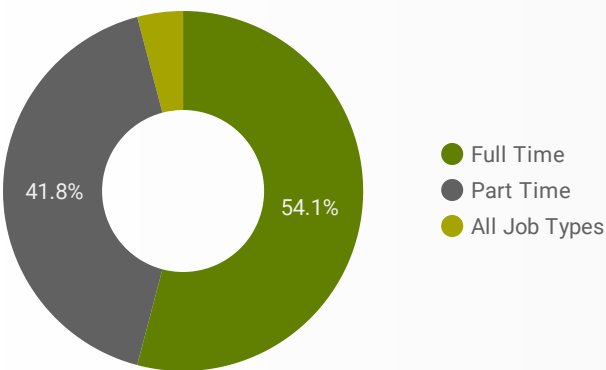

Job Postings
3,004

EMPLOYER
1,314

Services
4

INTERACTIONS BY TOOL

7,146

INTERACTIONS BY AGE GROUP

INTERACTIONS BY GENDER

Source: Job search data is collected from user interactions with the job finding tools on the connect2jobs.ca website.

FILTER

AGE GROUP ▾

GENDER ▾

TOOL ▾

INTEREST BY SKILL TYPE

INTEREST BY SKILL LEVEL

INTEREST BY JOB TYPE

INTEREST BY JOB DURATION