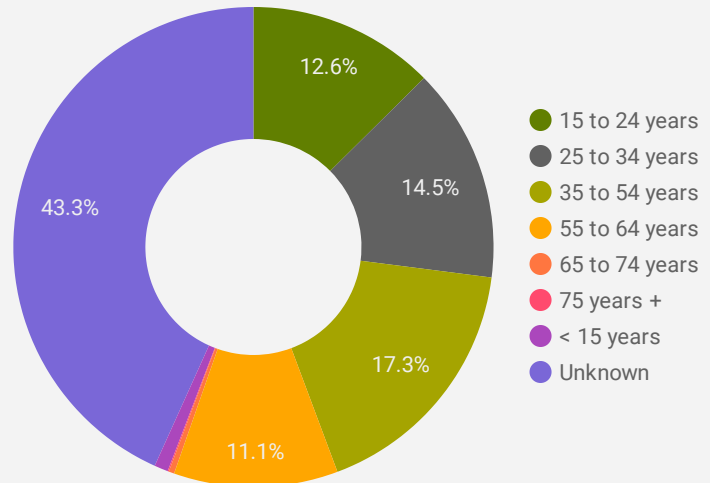

1 - 100 / 242 < >

NOTE: The website data by location is data collected by Google Analytics and cannot be filtered using the age range, gender or tool filters at the top of the page.

JOB-SEEKER REFERRALS

Job Postings
3,004

EMPLOYER
1,314

Services
4

INTERACTIONS BY TOOL

7,146

INTERACTIONS BY AGE GROUP

INTERACTIONS BY GENDER

Source: Job search data is collected from user interactions with the job finding tools on the connect2jobs.ca website.

FILTER

AGE GROUP ▾

GENDER ▾

TOOL ▾

INTEREST BY SKILL TYPE

INTEREST BY SKILL LEVEL

INTEREST BY JOB TYPE

INTEREST BY JOB DURATION