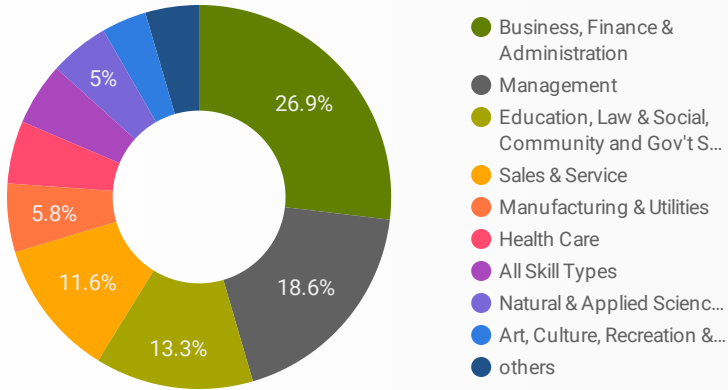

1 - 100 / 242 < >

NOTE: The website data by location is data collected by Google Analytics and cannot be filtered using the age range, gender or tool filters at the top of the page.

JOB-SEEKER REFERRALS

Job Postings
3,004

EMPLOYER
1,314

Services
4

INTERACTIONS BY TOOL

7,146

INTERACTIONS BY AGE GROUP

INTERACTIONS BY GENDER

Source: Job search data is collected from user interactions with the job finding tools on the connect2jobs.ca website.

FILTER

AGE GROUP ▾

GENDER ▾

TOOL ▾

INTEREST BY SKILL TYPE

INTEREST BY SKILL LEVEL

INTEREST BY JOB TYPE

INTEREST BY JOB DURATION