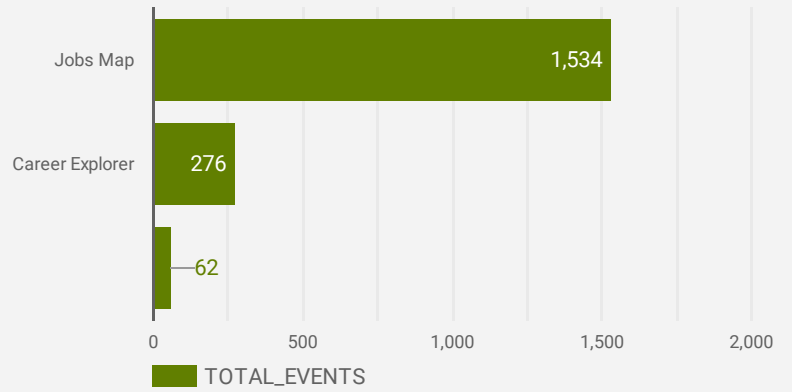

FILTER

AGE GROUP ▾

GENDER ▾

TOOL ▾

WEBSITE TRAFFIC BY LOCATION

	City	Users	Pageviews ▾
1.	Kitchener	572	3,293
2.	Waterloo	281	1,221
3.	Toronto	392	1,209
4.	Guelph	326	1,011
5.	Cambridge	223	766
6.	Kingston	47	379
7.	(not set)	114	364
8.	Hamilton	77	292
9.	Brantford	30	279
10.	Brampton	118	270
11.	Whitby	5	240
12.	Orangeville	94	228
13.	Oshawa	16	226
14.	Mississauga	49	155
15.	Windsor	12	146
16.	Ottawa	42	138
17.	Montreal	39	79
18.	Erin	14	78
19.	Fergus	26	66
20.	London	35	66
21.	Quebec City	46	57

1 - 100 / 242 < >

NOTE: The website data by location is data collected by Google Analytics and cannot be filtered using the age range, gender or tool filters at the top of the page.

JOB-SEEKER REFERRALS

Job Postings
3,004

EMPLOYER
1,314

Services
4

INTERACTIONS BY TOOL

7,146

INTERACTIONS BY AGE GROUP

INTERACTIONS BY GENDER

Source: Job search data is collected from user interactions with the job finding tools on the connect2jobs.ca website.