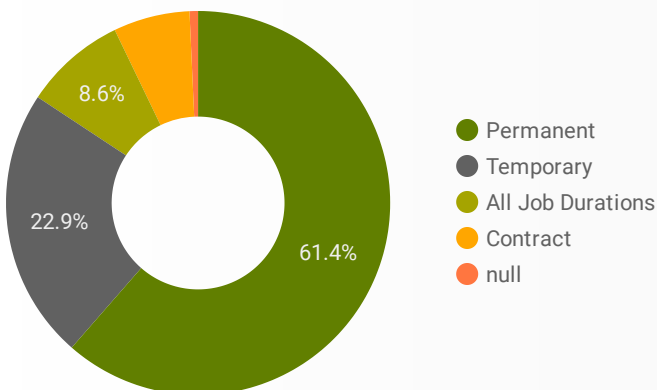

Job Postings
3,004

EMPLOYER
1,314

Services
4

INTERACTIONS BY TOOL

7,146

INTERACTIONS BY AGE GROUP

INTERACTIONS BY GENDER

Source: Job search data is collected from user interactions with the job finding tools on the connect2jobs.ca website.

FILTER

AGE GROUP ▾

GENDER ▾

TOOL ▾

INTEREST BY SKILL TYPE

INTEREST BY SKILL LEVEL

INTEREST BY JOB TYPE

INTEREST BY JOB DURATION