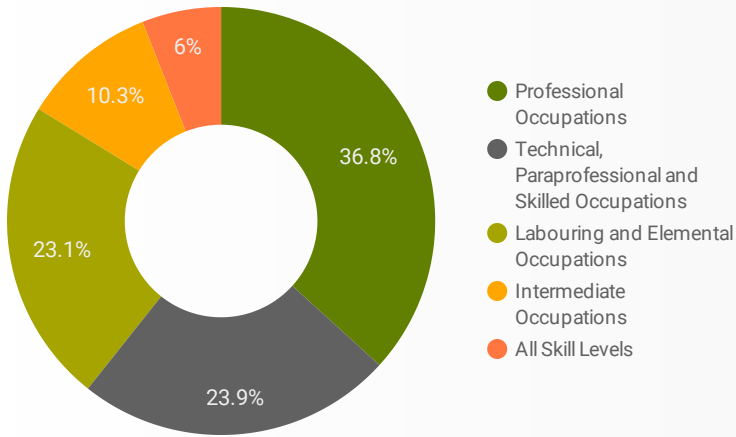

Job Postings
3,004

EMPLOYER
1,314

Services
4

INTERACTIONS BY TOOL

7,146

INTERACTIONS BY AGE GROUP

INTERACTIONS BY GENDER

Source: Job search data is collected from user interactions with the job finding tools on the connect2jobs.ca website.

FILTER

AGE GROUP ▾

GENDER ▾

TOOL ▾

INTEREST BY SKILL TYPE

INTEREST BY SKILL LEVEL

INTEREST BY JOB TYPE

INTEREST BY JOB DURATION